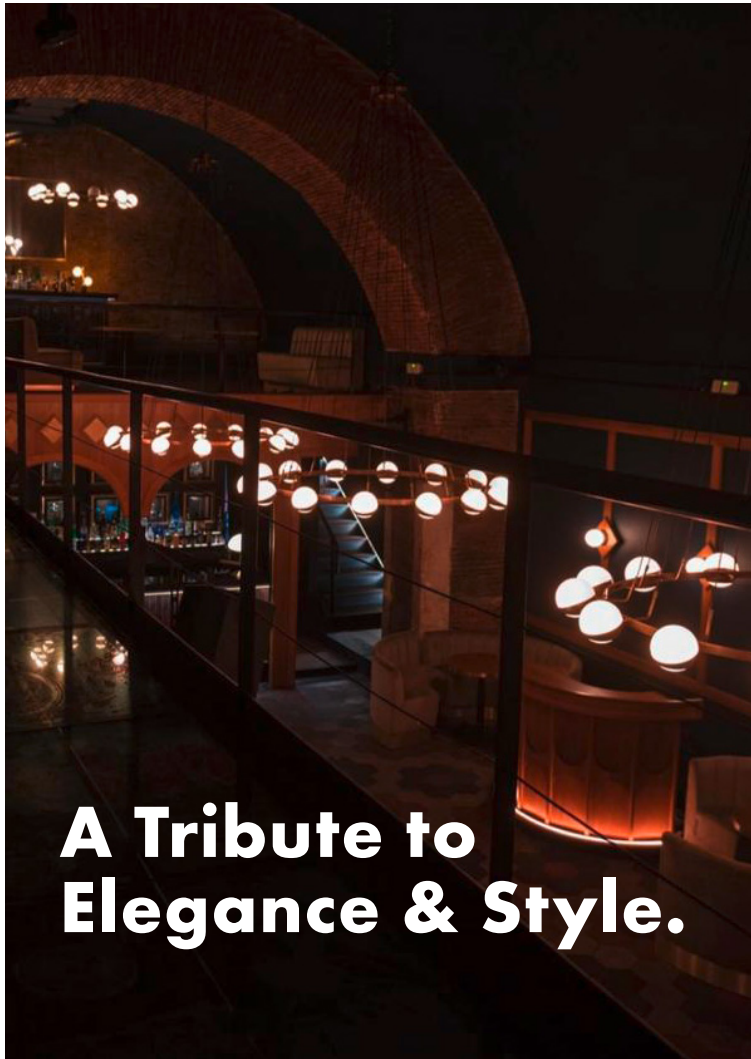

*Its sleek and modern profile is typical of vintage design and is perfected by the balanced suspension technology with counterweight. As a captivating focal point, it seamlessly integrates into retro-modern decor, lending each room a touch of elegance and sophistication.*