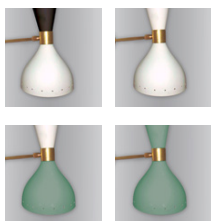

Dimensions:

Width: 5,9 inch
Depth: 11,6 inch
Height: 11,2 inch