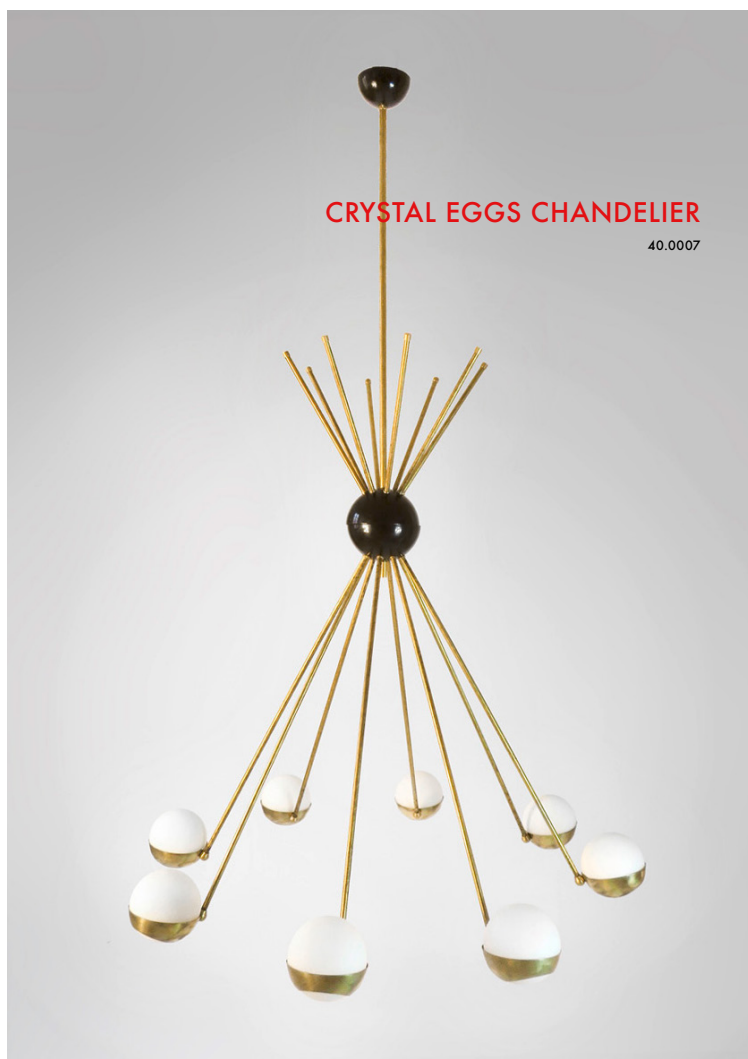

CRYSTAL EGGS CHANDELIER

40.0007