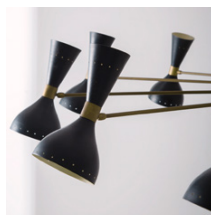

MOONLIGHT CHANDELIER - LARGE

40.0026

Dimensioni:

Diametro: 185,0 cm
Altezza: 114,0 cm

Dimensions:

Diameter: 72,8 inch
Height: 44,9 inch